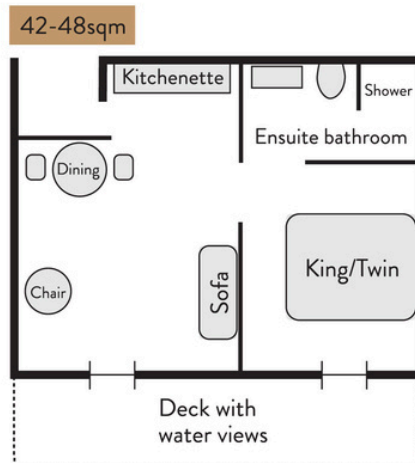

PACKAGE INCLUSIONS

- Return transfers on our scheduled Cougar Line service
- Two nights' accommodation in an Frond Suite for two
- Bottle New Zealand Bubbles in room on arrival
- Three-course dinner both nights, including a bottle of wine
- Picnic platter lunch
- Daily A la Carte breakfast for 2 people
- Late check out of 11am
- Selection of outdoor locations for your ceremony
- Glass of bubbles after the ceremony for the married couple
- Two witnesses (if required)

\$120 pp per night
\$40 pp

All prices are nett, gst inclusive and effective from 15 January 2026

FROND SUITES

RELAX IN STYLE AND COMFORT

Punga Cove's one-bedroom Frond Suites and wake up to incredible views over Endeavour Inlet. Take in the vista from your spacious private sun deck.

Each of our five hillside suites accommodates up to two guests in a king-sized bed, or twin beds.

Enjoy the convenience of a mini fridge with tea and coffee making facilities, a dining table and a comfortable living area with a sofa. All our suites come with well-appointed ensuite bathrooms with a shower, and heating/cooling air conditioning.